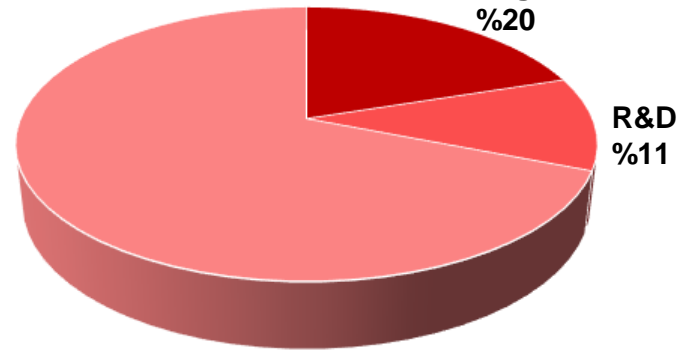

White Collars

Others
%69

Engineers
%20

R&D
%11