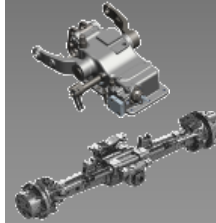

Hema
Driveline &
Hydraulics