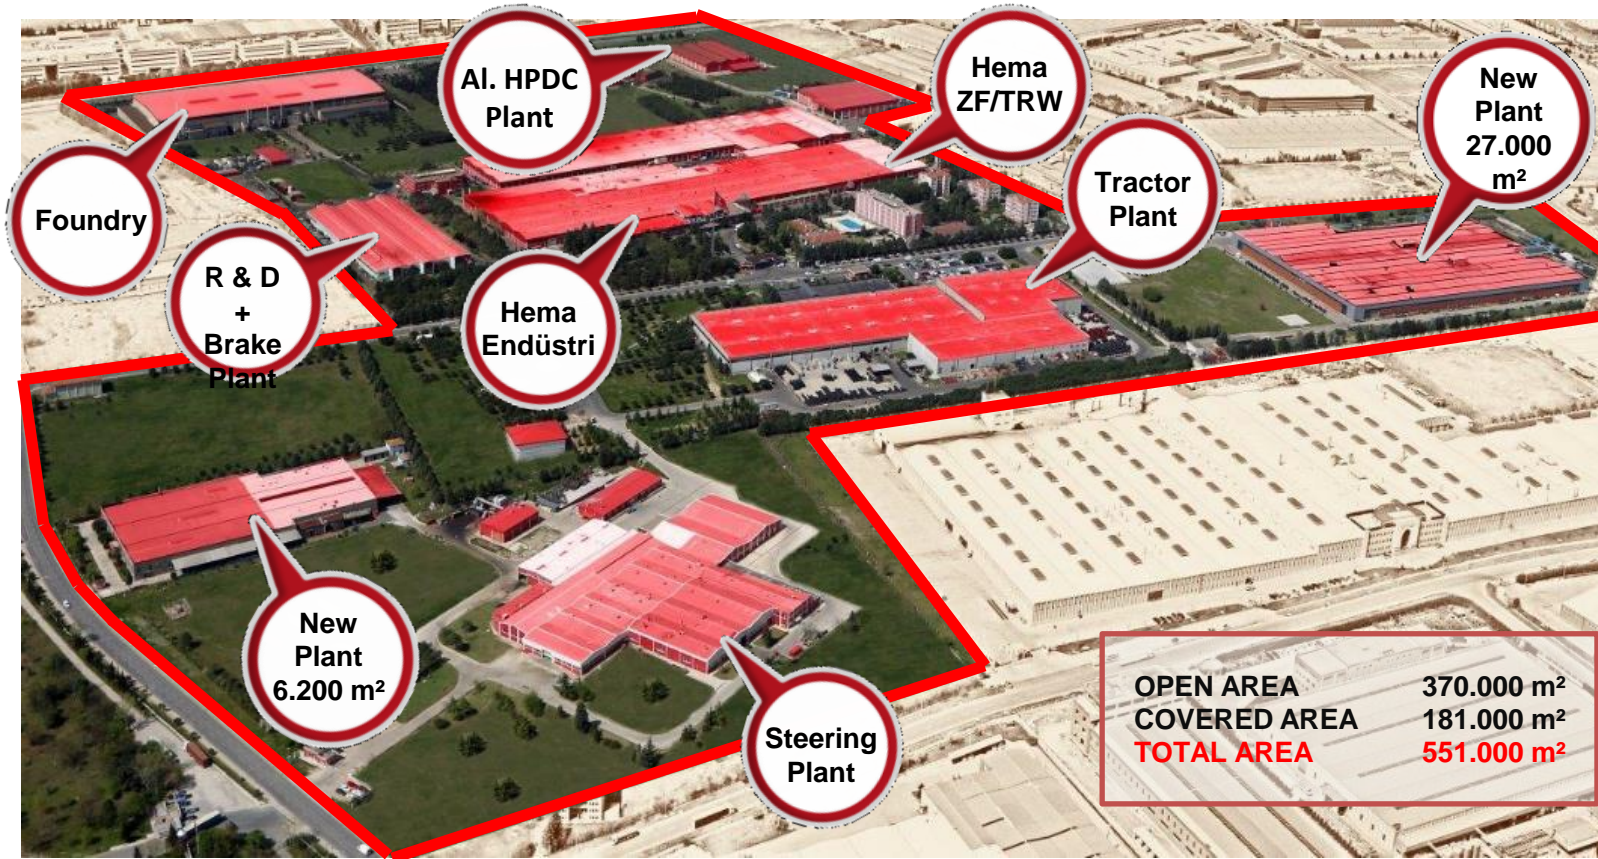

ENERGY

HATTAT HOLDING - Çerkezköy Premises

ÇERKEZKOY LOCATION

HUMAN RESOURCES

2940 Employee in Çerkezköy Premises

Total Employee

Blue Collars
%79

White Collars
%21